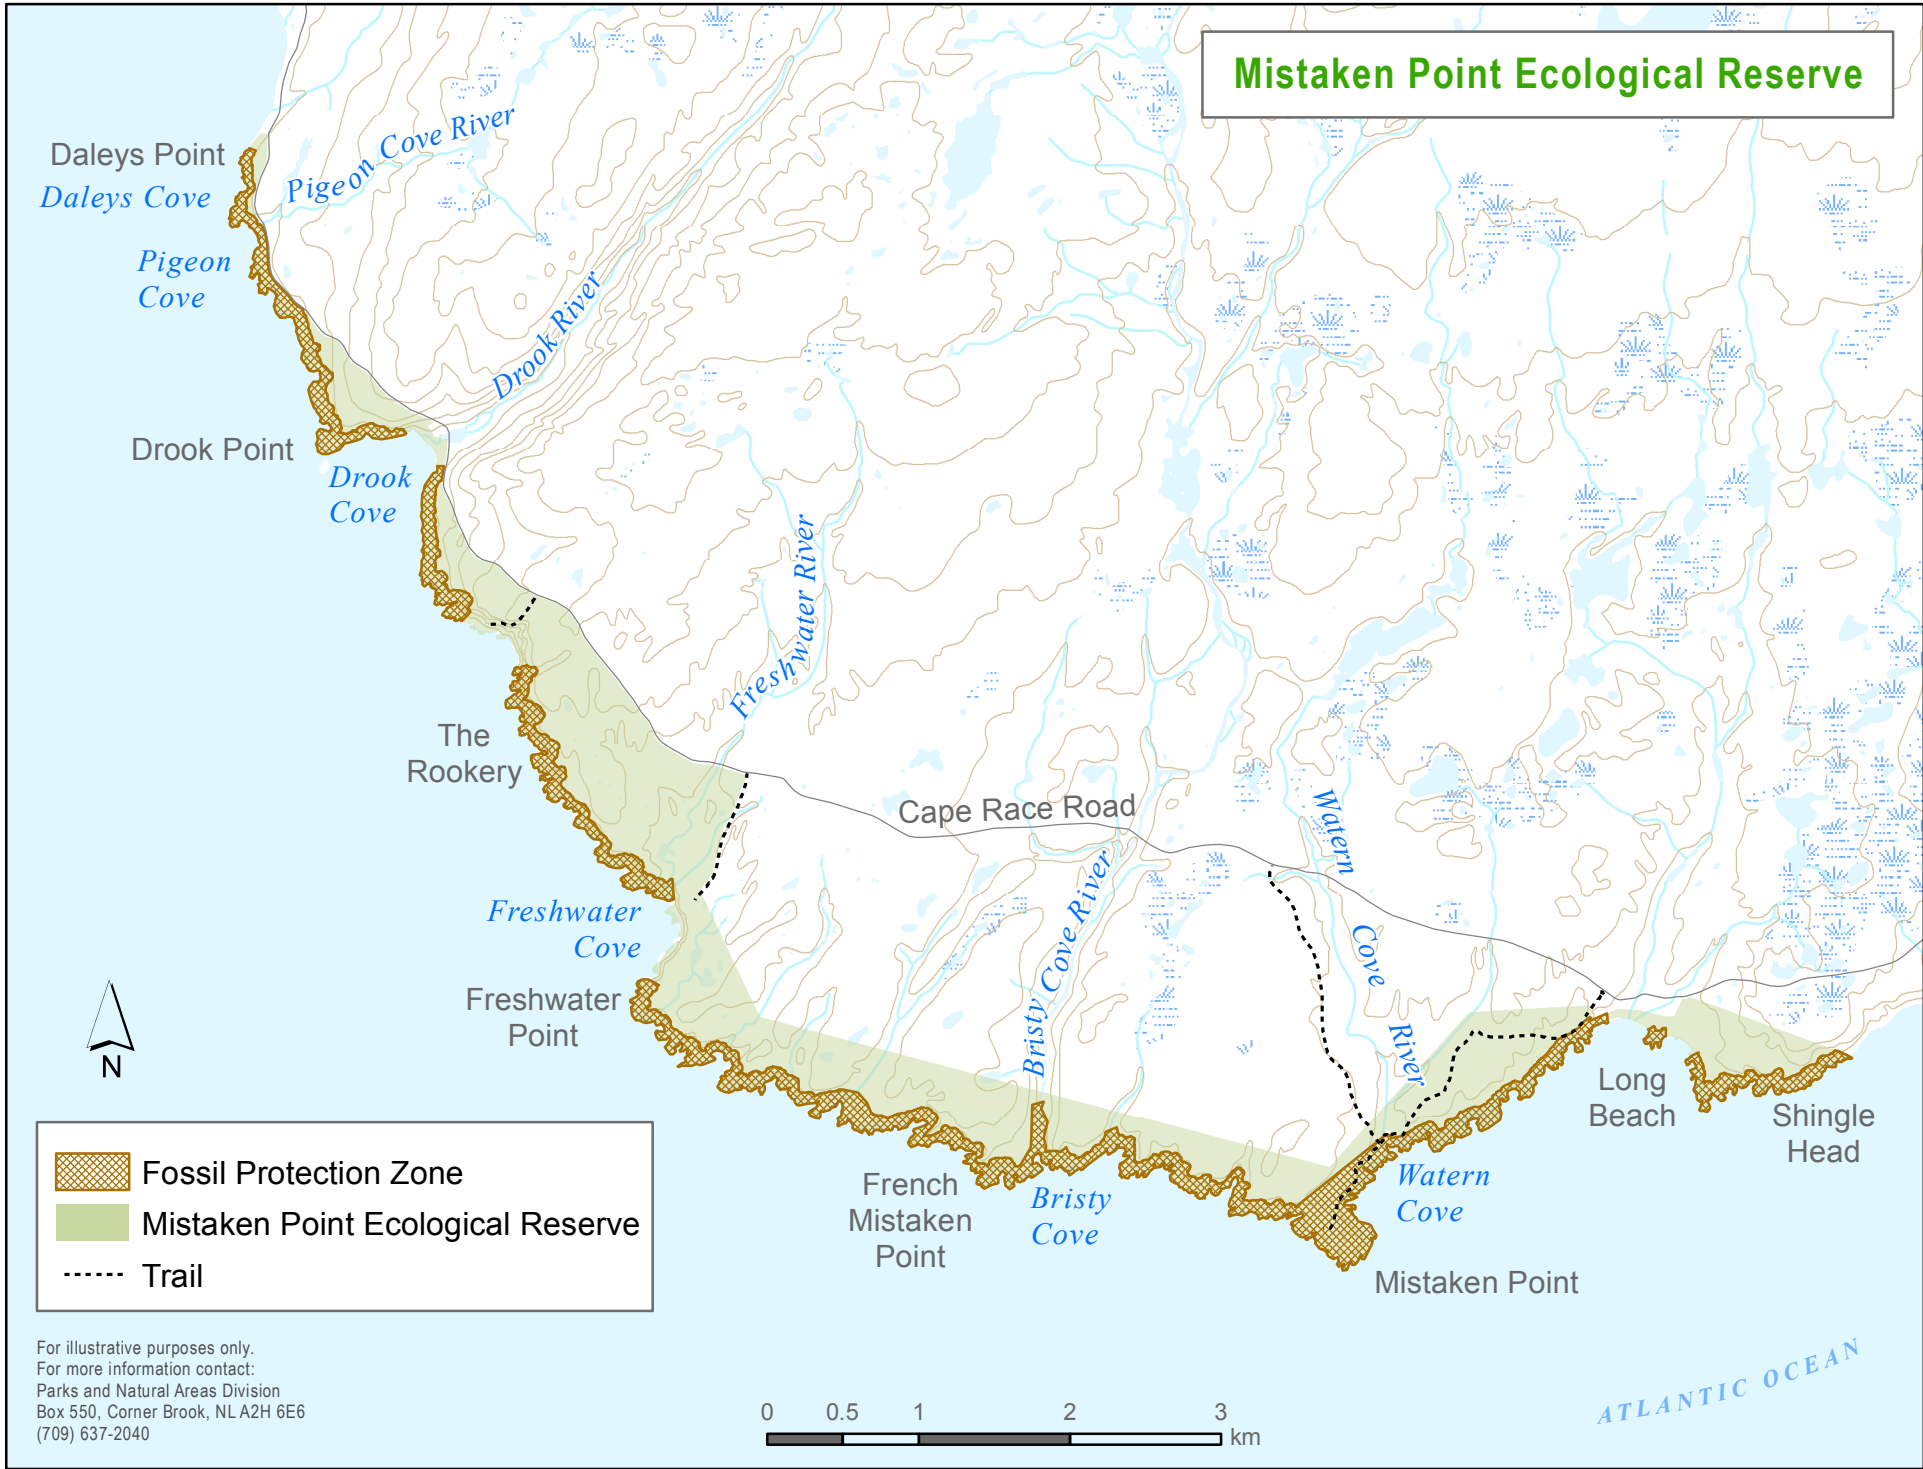

# Mistaken Point Ecological Reserve

-  Fossil Protection Zone
-  Mistaken Point Ecological Reserve
-  Trail

For illustrative purposes only.  
For more information contact:  
Parks and Natural Areas Division  
Box 550, Corner Brook, NL A2H 6E6  
(709) 637-2040

ATLANTIC OCEAN